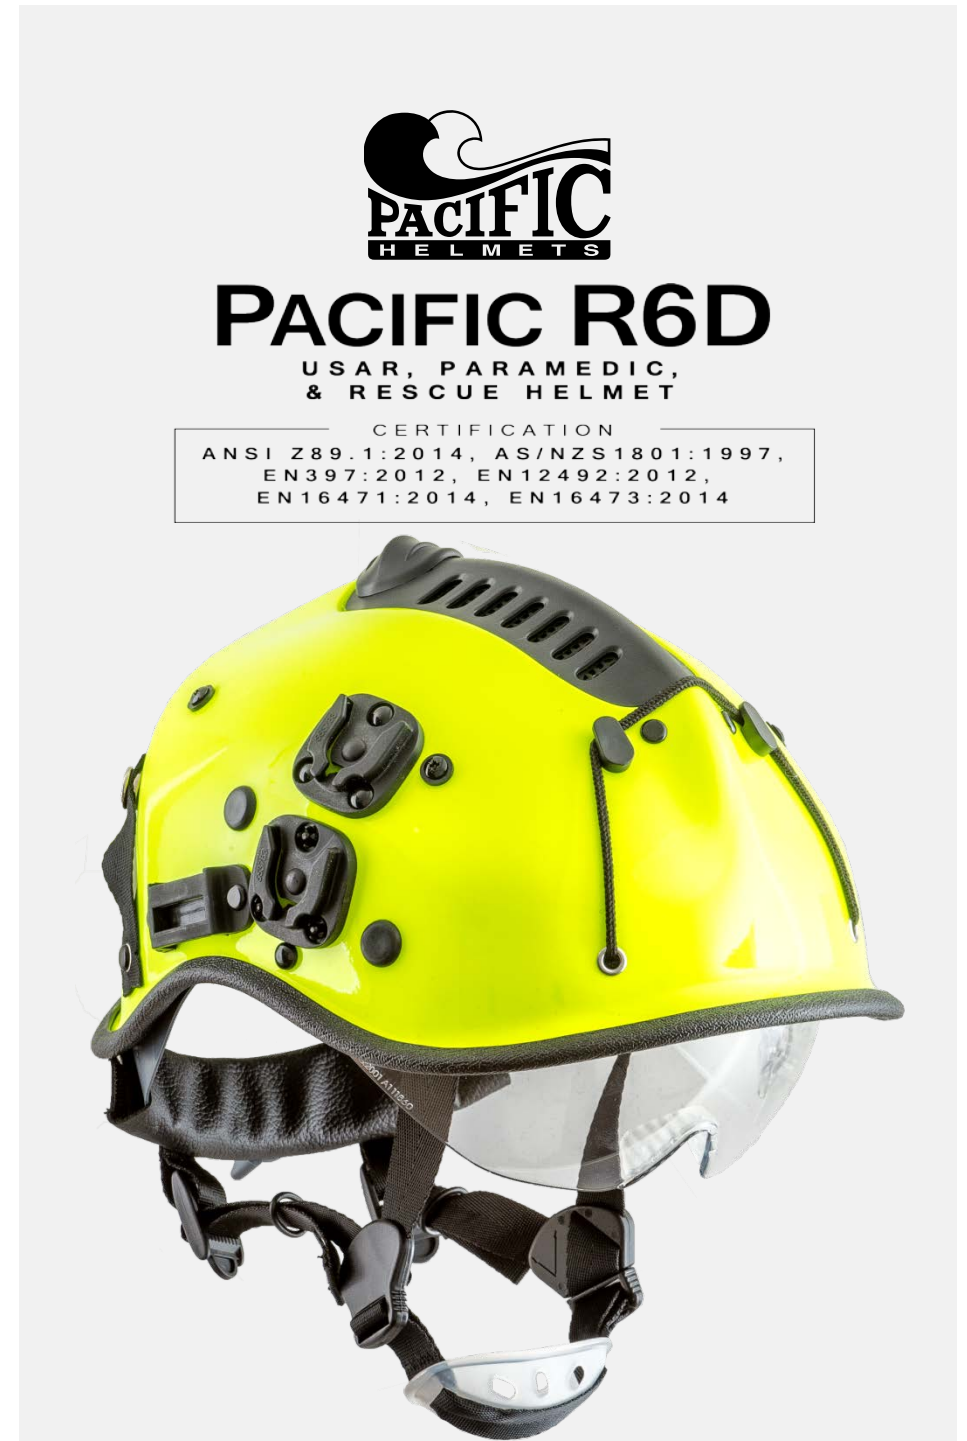

PACIFIC R6D
USAR, PARAMEDIC,
& RESCUE HELMET

CERTIFICATION
ANSI Z89.1:2014, AS/NZS1801:1997,
EN397:2012, EN12492:2012,
EN16471:2014, EN16473:2014